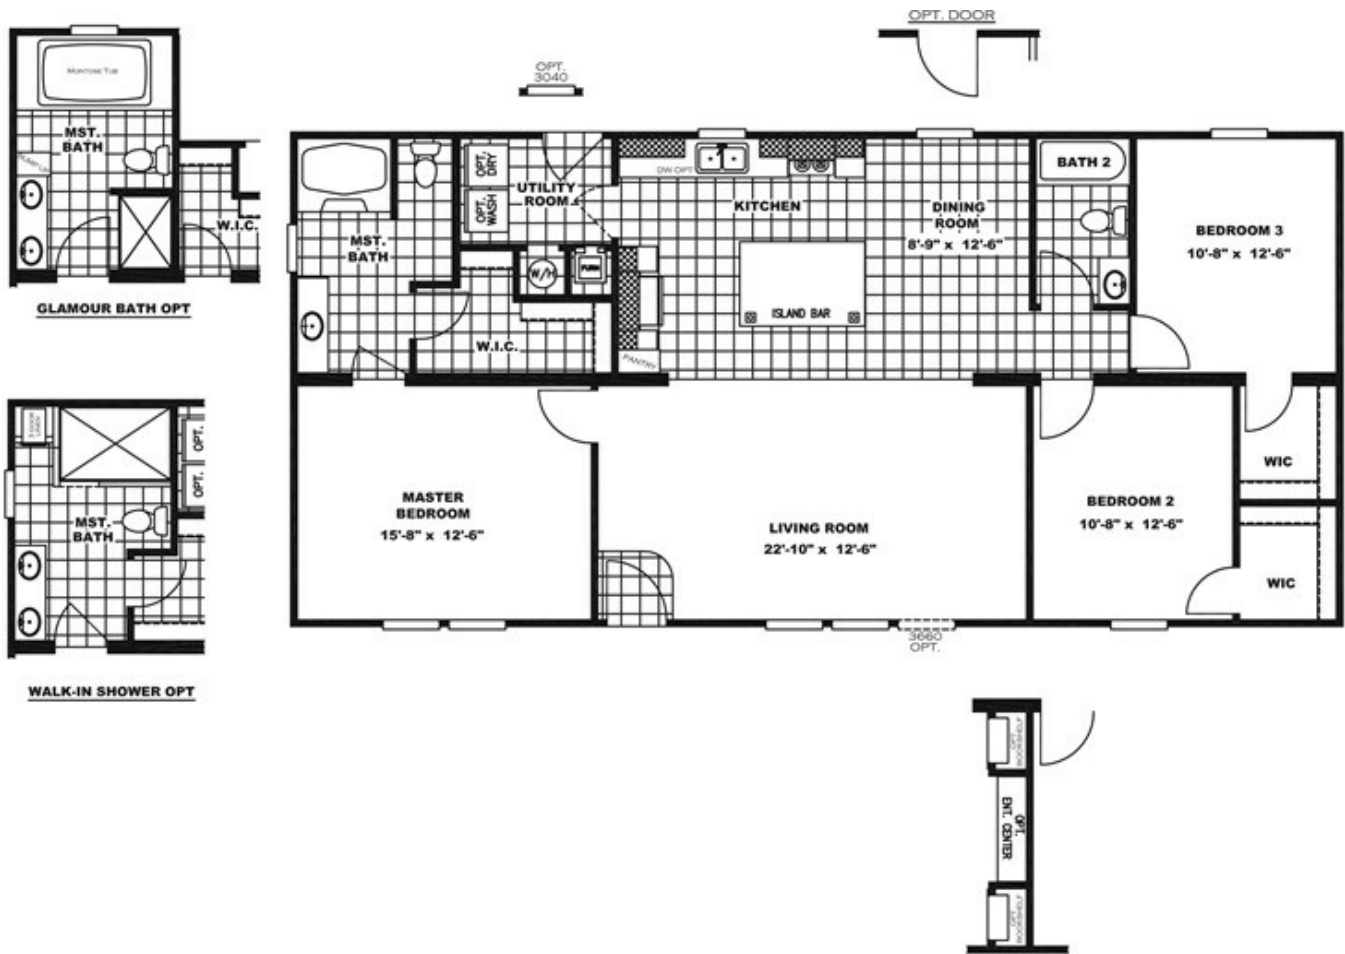

## POWER PLAY 56

**POWER PLAY 56** Floor plan number: CLR031402TNAB  
3 beds • 2 baths • 1568 sq.ft. • 28' width • 56' depth

Our home building facilities invest in continuous product and process improvements. Plans, dimensions, features, materials, specifications and availability are subject to change without notice or obligation. Renderings and floor plans are representative likenesses of our homes and may differ from the actual homes. We invite you to tour a Home Center near you and inspect the highest value in quality housing available or call (606) 878-7055 to speak with a Home Consultant. Copyright 2017, CMH. All rights reserved.