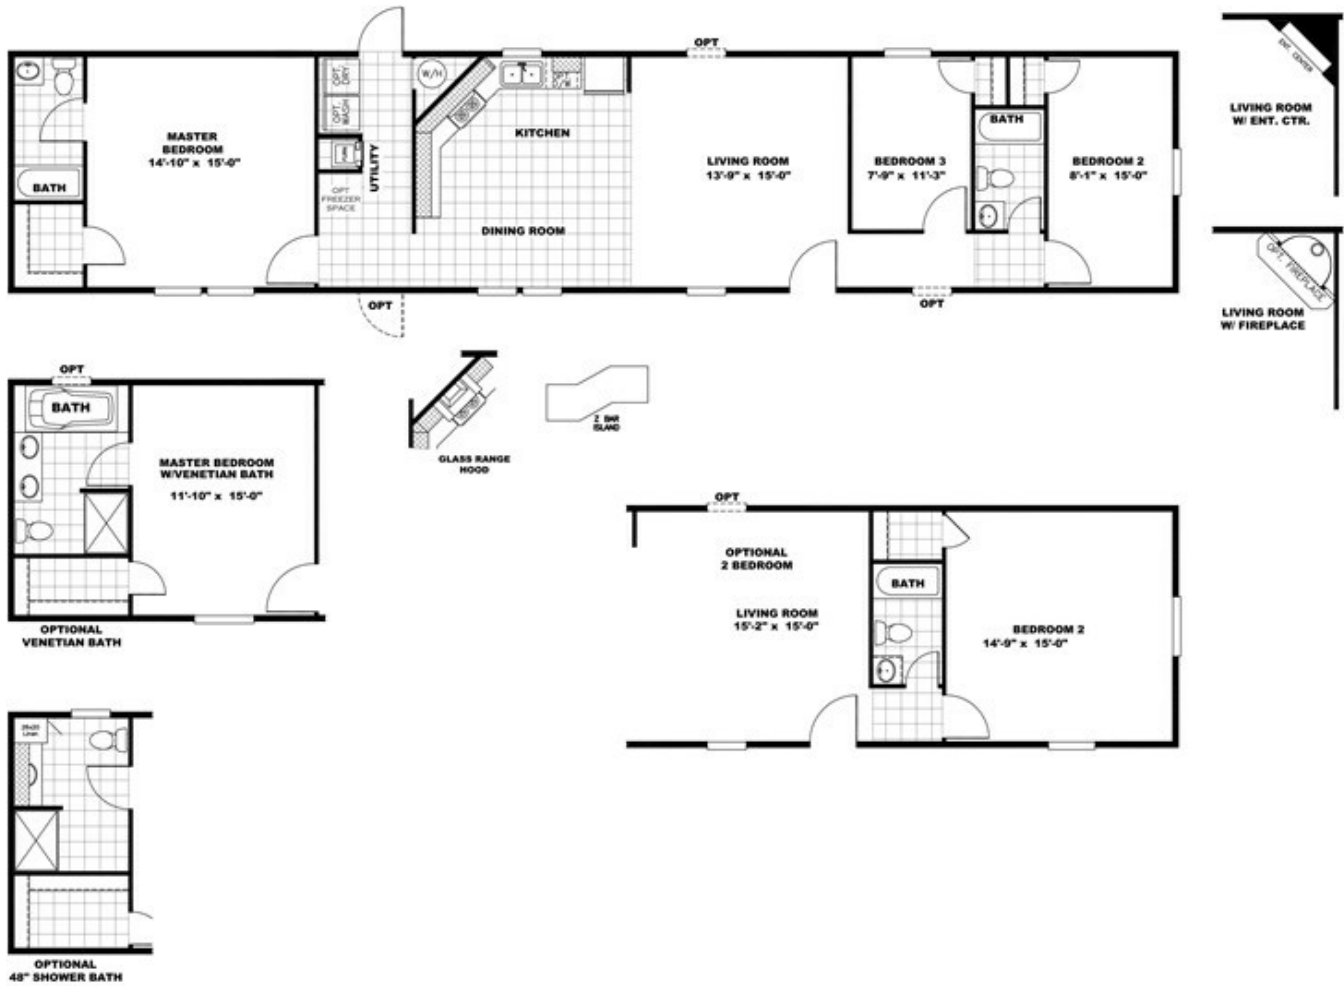

## BLAZER EXTREME 16763C

# BLAZER EXTREME 16763C Model number: 22BRX16763CH17

3 beds • 2 baths • 1216 sq.ft. • 16' width • 76' depth

Our home building facilities invest in continuous product and process improvements. Plans, dimensions, features, materials, specifications and availability are subject to change without notice or obligation. Renderings and floor plans are representative likenesses of our homes and may differ from the actual homes. We invite you to tour a Home Center near you and inspect the highest value in quality housing available or call (606) 878-7055 to speak with a Home Consultant. Copyright 2017, CMH. All rights reserved.